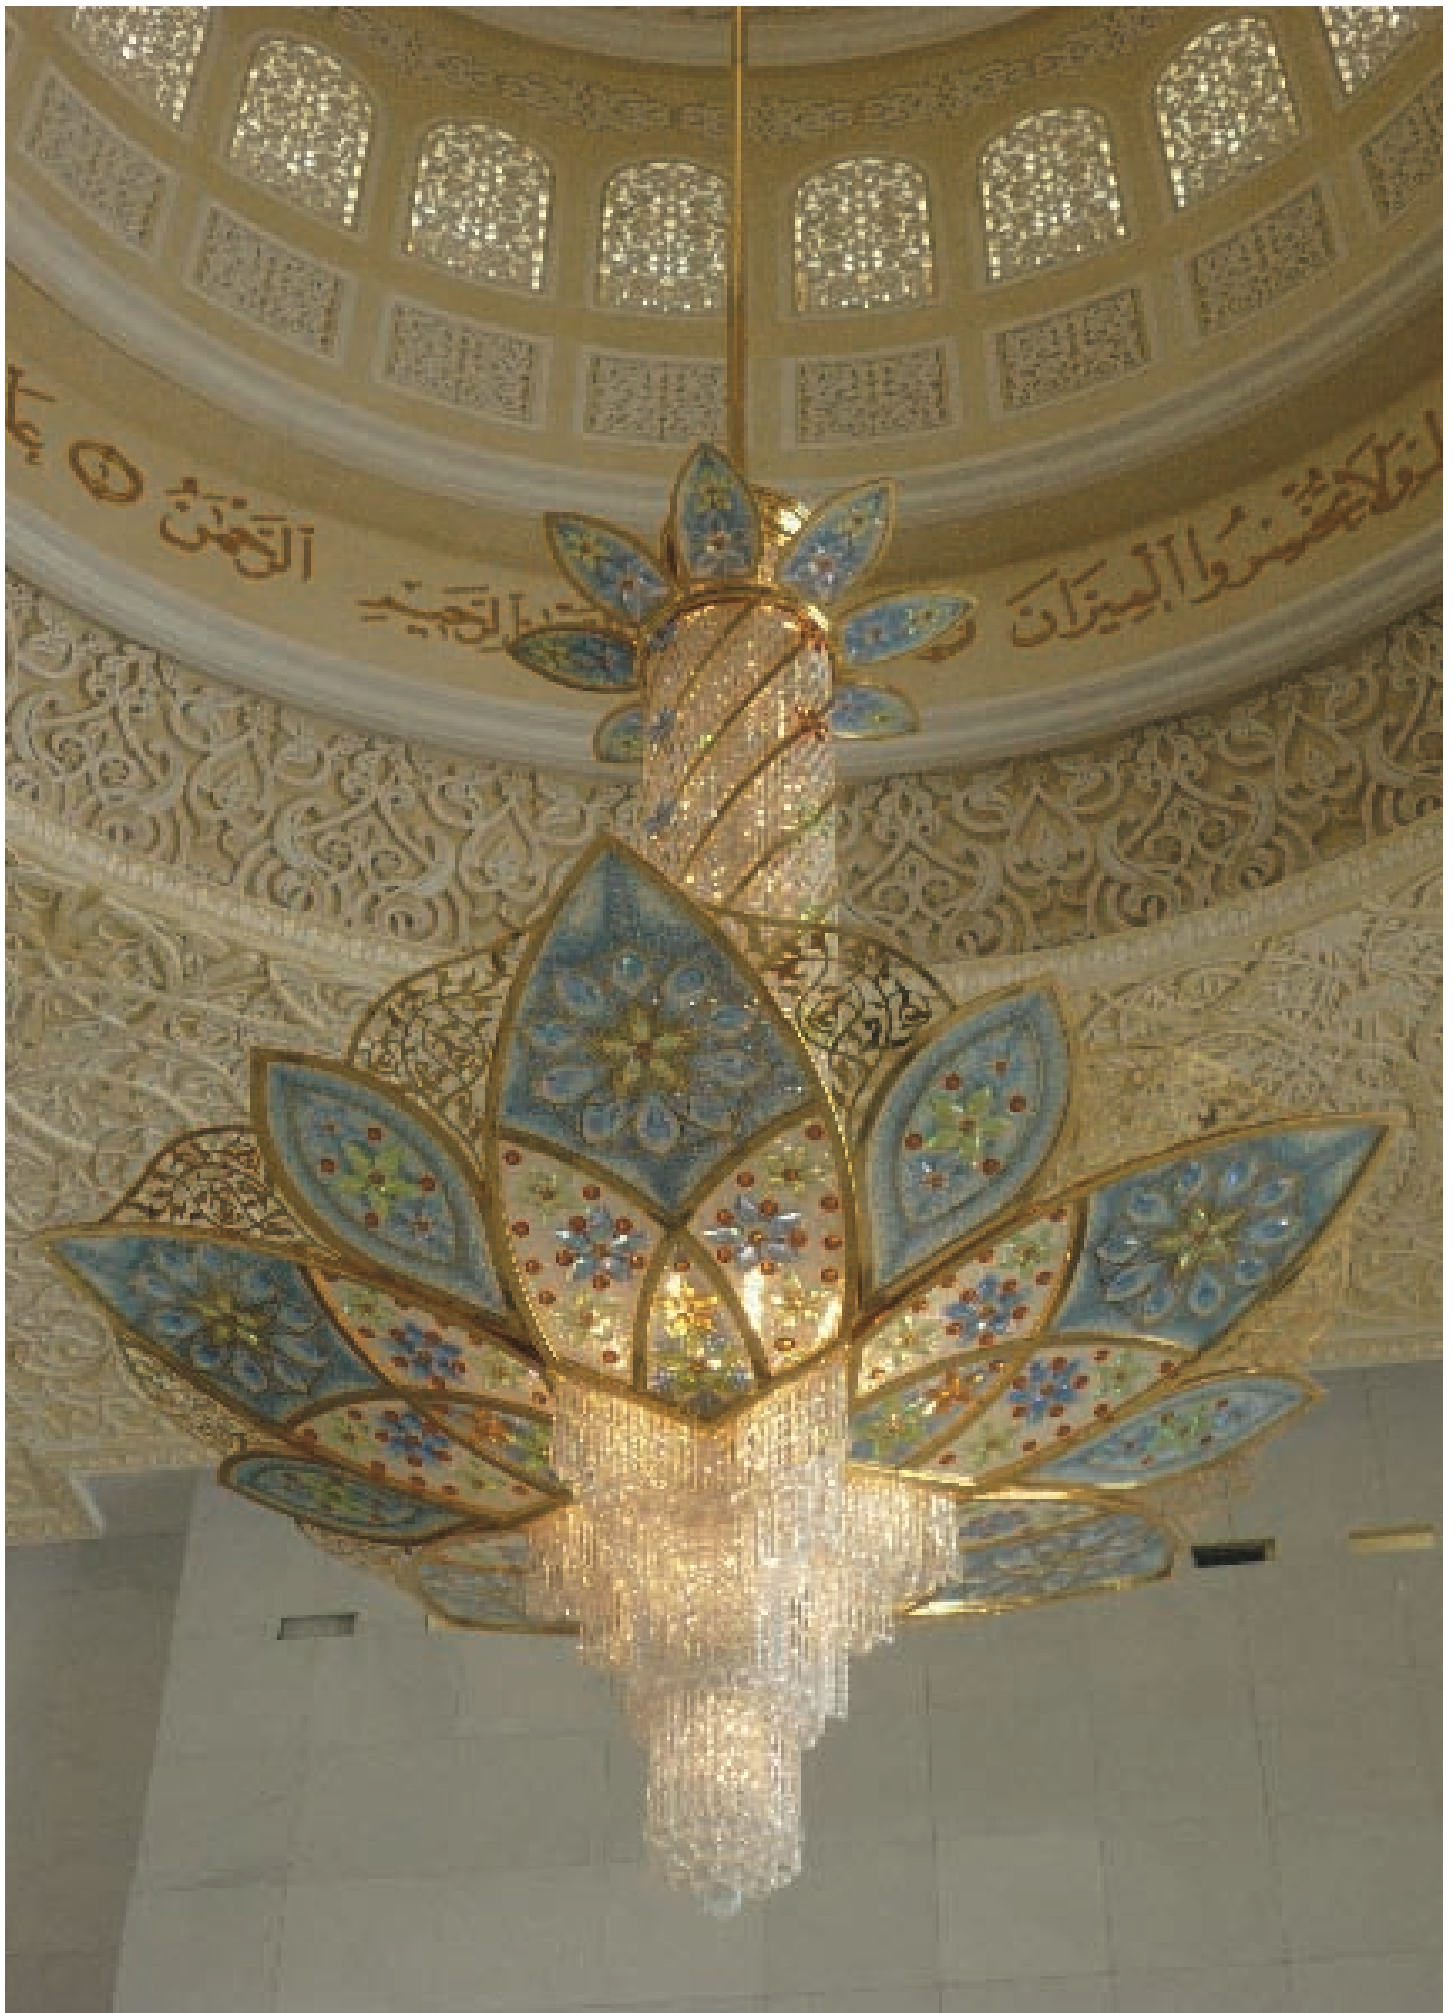

A3317/430   ø 430 x 650 cm   LED
Grand Mosque Abu Dhabi